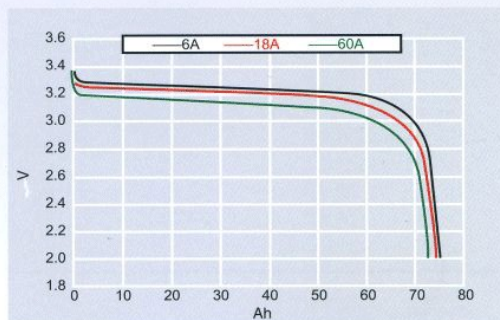

Catalog

SE60AHA

Battery Dimensions

Discharge Curve

Application

SE60AHA

Golf cars and electric motorcycles

15 Pieces of 60Ah Cells

Standard Speed	30km/h
Mileage Per Charge	60-70km
Gradeability	20%
Voltage Plateau	48V
Motor Power	2.5kW
Load	160kg
Charge Time	3-4h